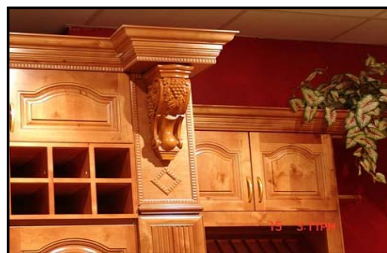

Imported Cabinet - DOUBLE SHAKER

DOUBLE SHAKER

Light blonde finish

Contemporary flat panel square door design

3/4" 7-Ply Plywood sides and shelves

Full-extension drawer slides

A fashionable cabinet for those who prefer a modern upscale look to the kitchen or bathroom.

Imported Cabinet - CHERRY

CHERRY

- Cherry finish
- Square doors
- Raised center door panel
- Wood/plywood construction
- Traditional framed face

Imported Cabinet - HONEY

HONEY

Warm medium color

Arched top doors

Raised center door panel

Rope design inlay on crown molding

3/4" 7-Ply Plywood sides and shelves

Full-extension drawer slides

Honey Maple is a beautiful cabinet that adds excitement and color to your kitchen. The cabinet has a nice soothing "honey" look to it which helps to compliment the other colors in your kitchen . A pleasant surprise to those old white cabinets that may have been in your kitchen in the past. The upper cabinets have a cathedral look to them.