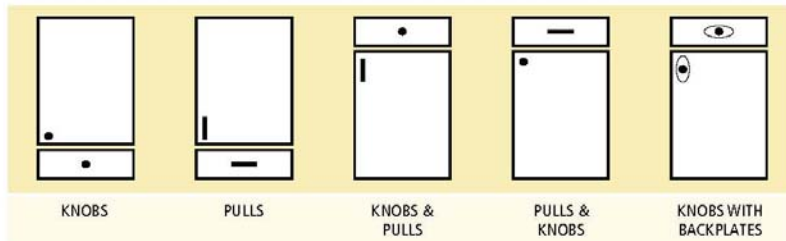

ceramic finishes index

	ABS ANTIQUE BRASS		BLU BLUE		HGR HUNTER GREEN		WHH GR WHITE W/ GREEN STRIPE (CIRCLE)
	AL ALMOND		BON BONE (ALMOND)		LB ANTIQUE BRASS		WHT WHITE
	BBY LIGHT (POWDER) BLUE		BUR BURGUNDY		RED RED		WHT WHITE W/ PATTERN
	BLK BLACK		DEL WHITE W/ PATTERN		W WHITE		YLO YELLOW

wood finishes index

	CH1 CHERRY STAINED WOOD		MA2Y DARK SPCED STAINED WOOD		MA9 CIDER STAINED WOOD		WDM A UNFINISHED WOOD, MAPLE
	MA1 NATURAL STAINED WOOD		MA3 CHAMPAGNE STAINED WOOD		WD UNFINISHED WOOD, BIRCH		WDO UNFINISHED WOOD, OAK
	MA2 SPCED STAINED WOOD		MA4 CHERRY STAINED WOOD		WD CH UNFINISHED WOOD, CHERRY		

HARDWARE PLACEMENT IDEAS